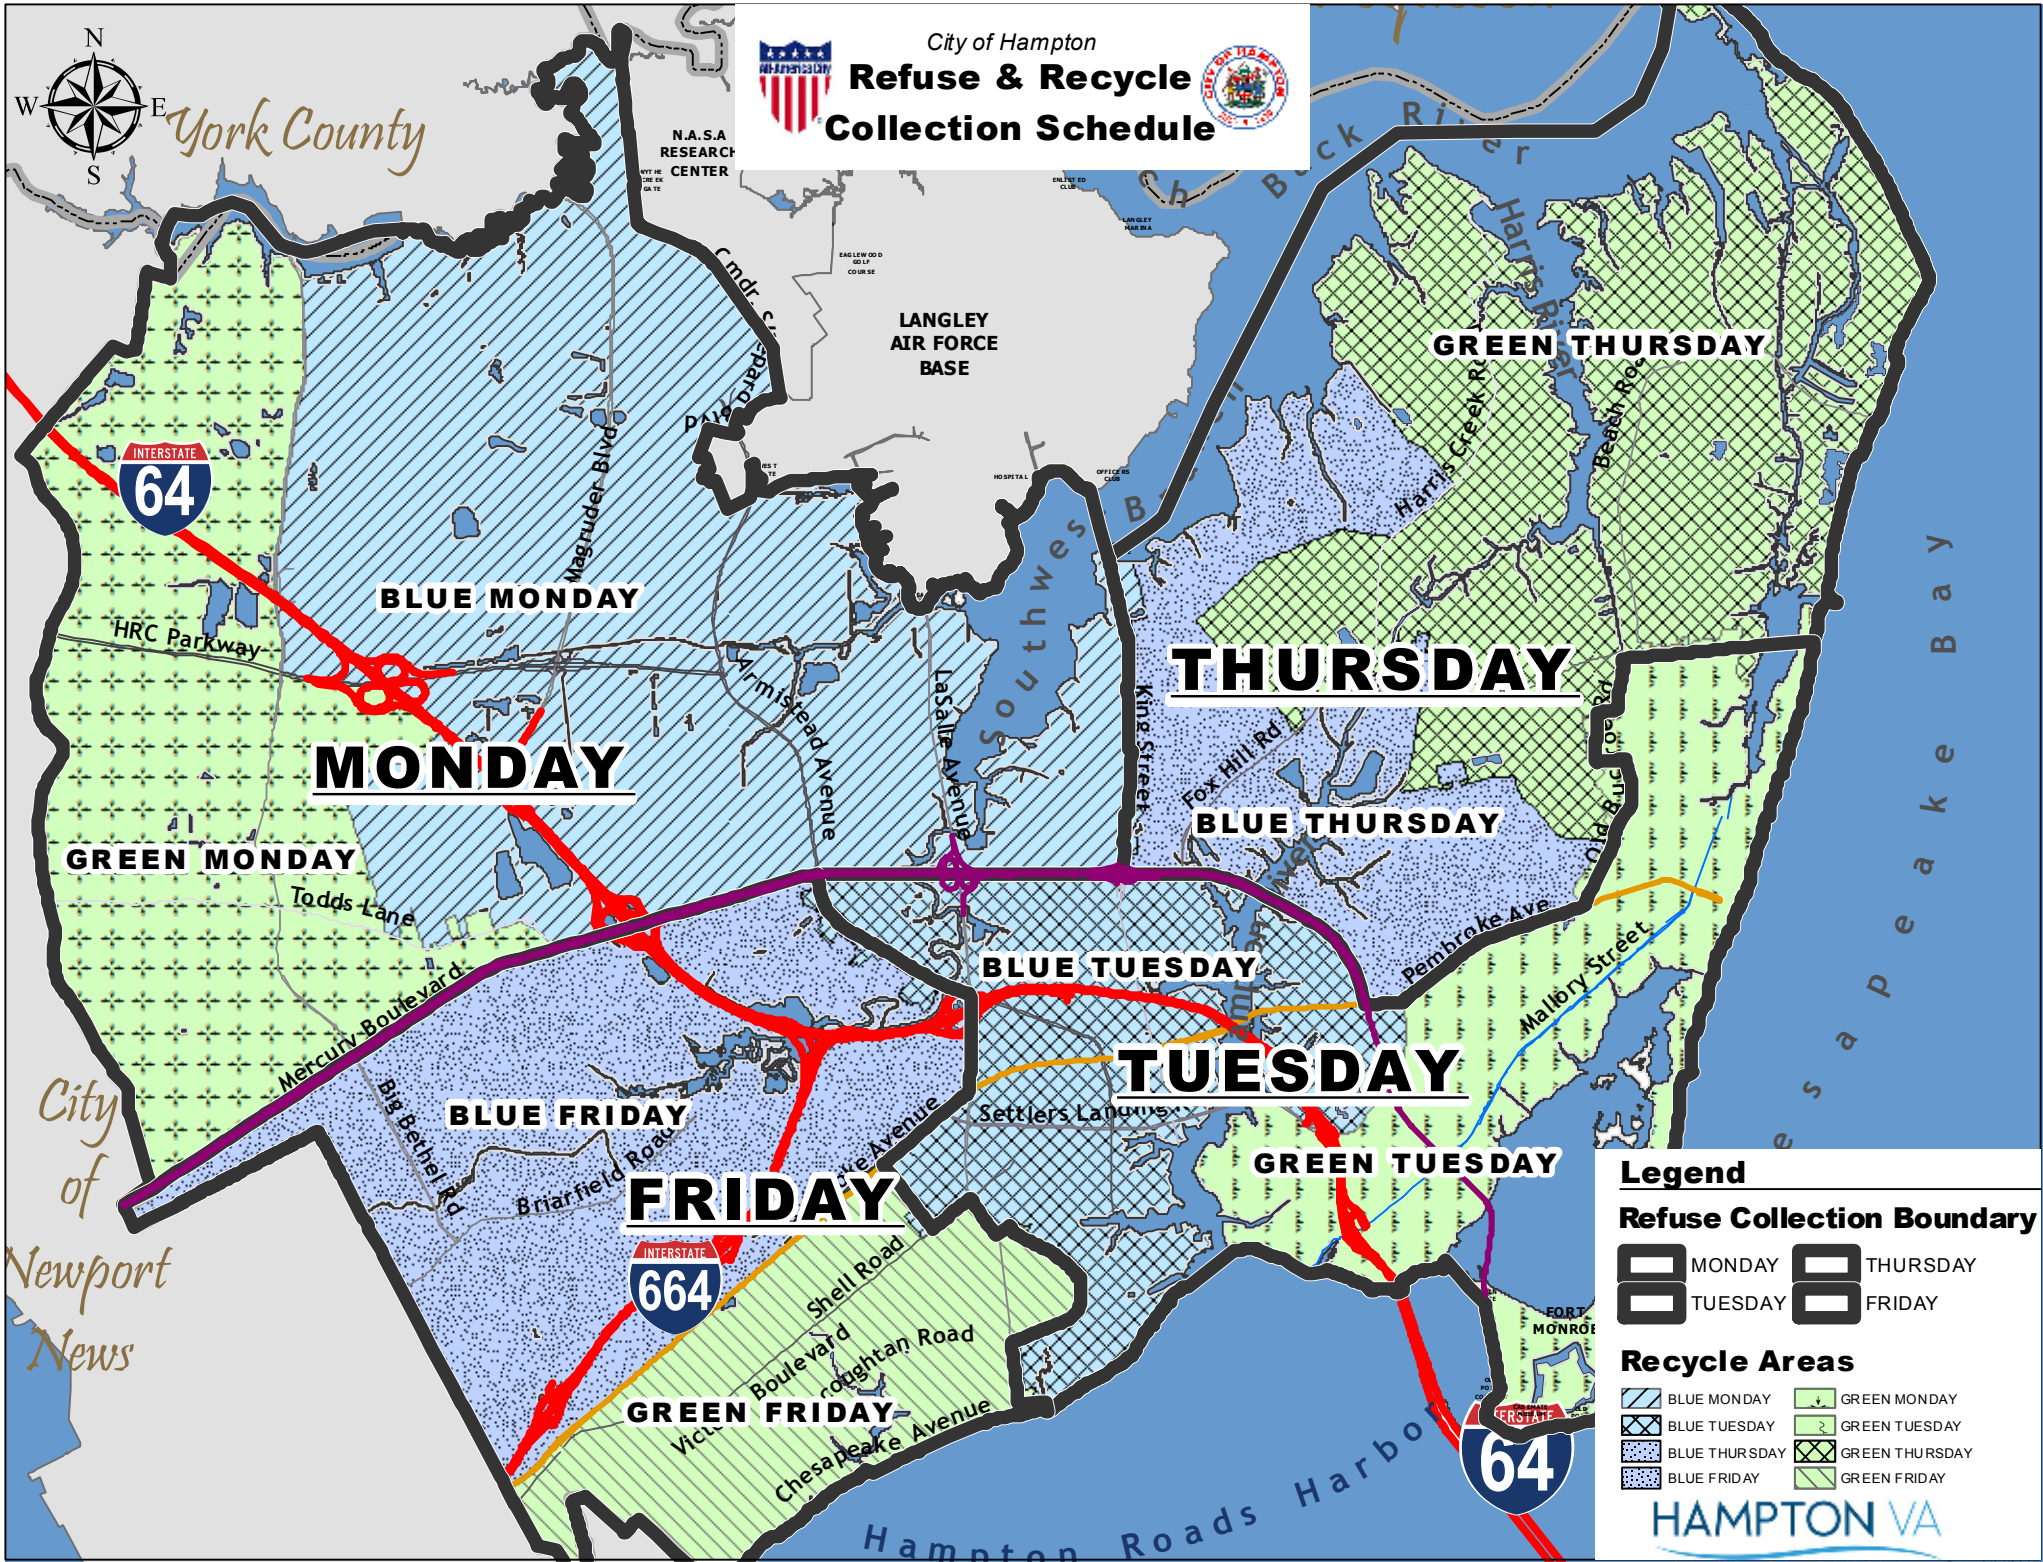

York County

City of Hampton Refuse & Recycle Collection Schedule

N.A.S.A
RESEARCH
CENTER

LANGLEY
AIR FORCE
BASE

Legend

Refuse Collection Boundary

	MONDAY		THURSDAY
	TUESDAY		FRIDAY

Recycle Areas

	BLUE MONDAY		GREEN MONDAY
	BLUE TUESDAY		GREEN TUESDAY
	BLUE THURSDAY		GREEN THURSDAY
	BLUE FRIDAY		GREEN FRIDAY

HAMPTON VA